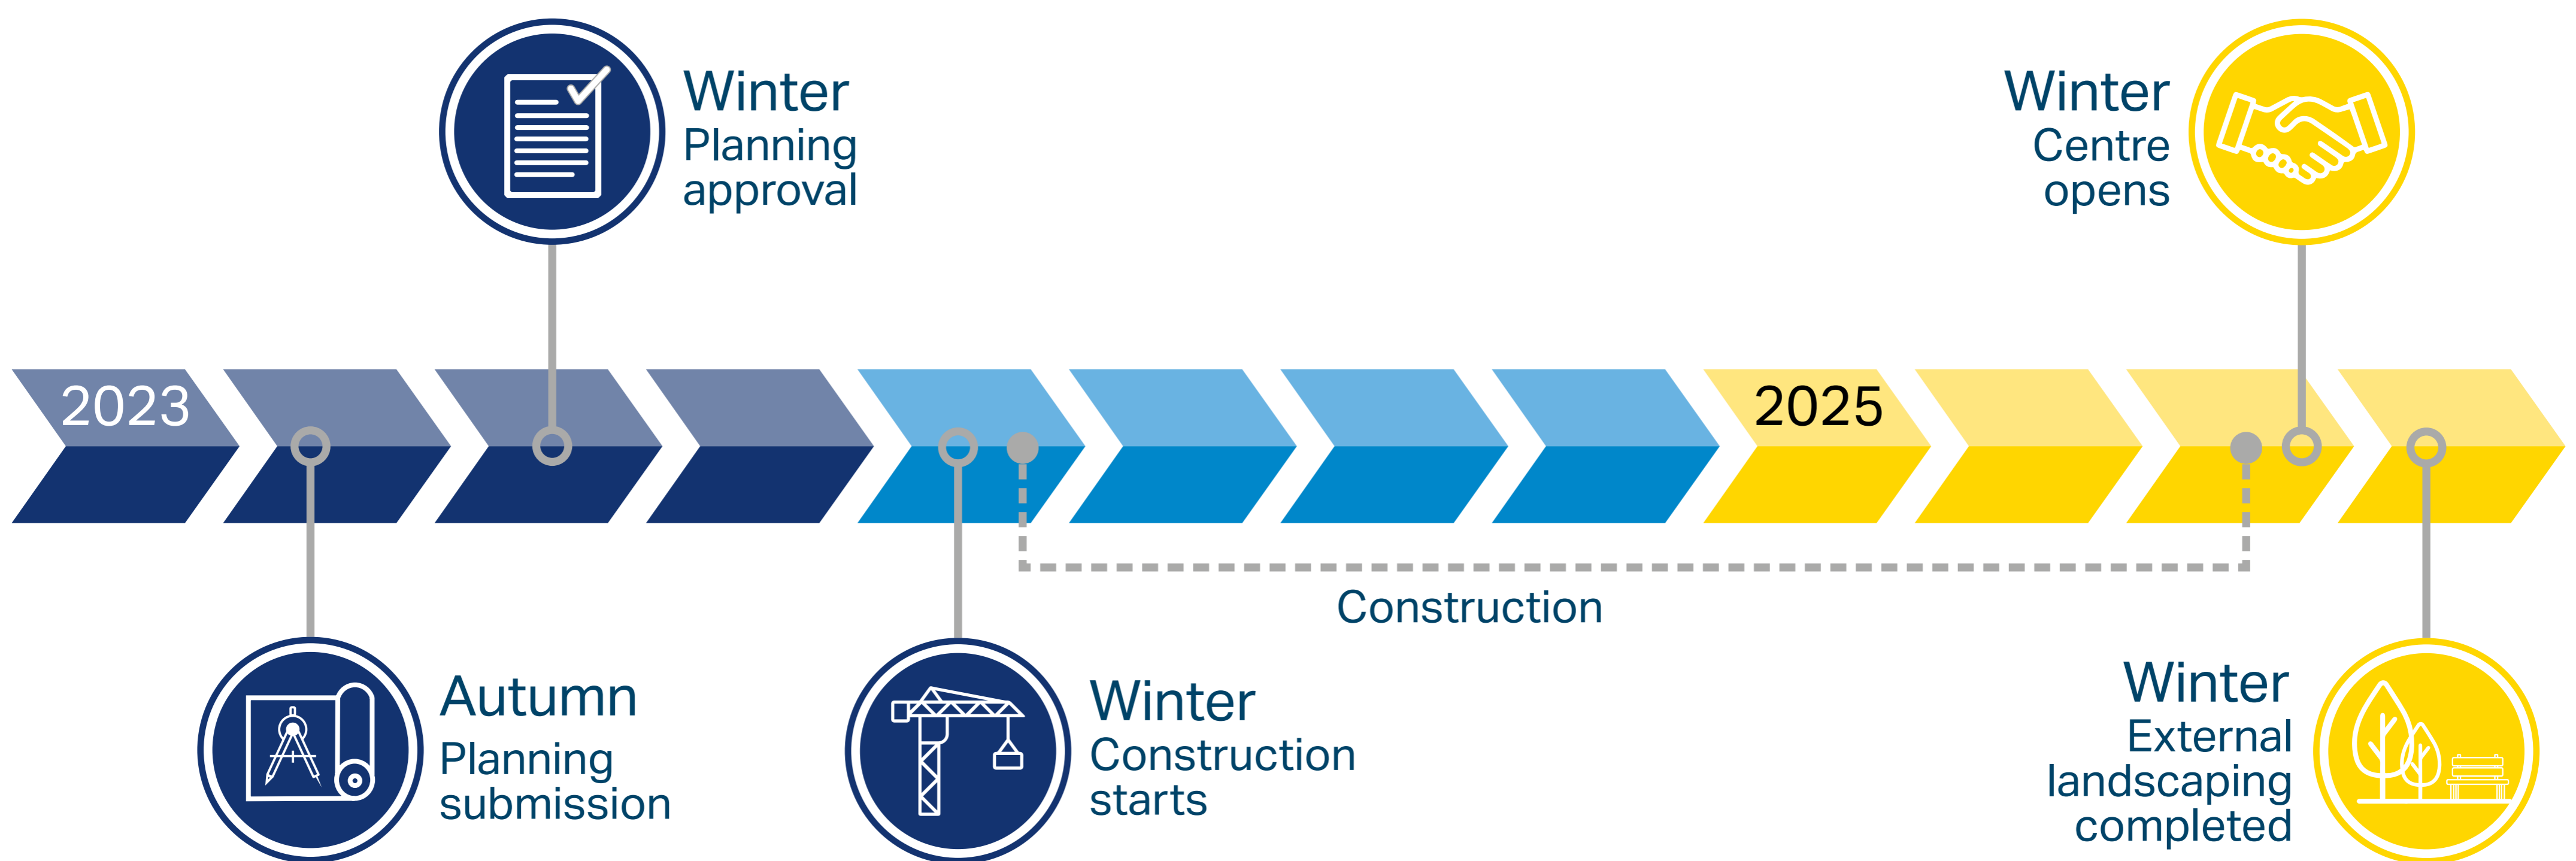

New Bransbury Park leisure centre

public consultation - March 2023

1 TIMELINE & PREVIOUS CONSULTATION

Introduction

We're planning to build a new leisure centre to bring sports and swimming facilities together in a new modern and ecologically-sound hub at Bransbury Park. We're investing in sport and leisure to strengthen our communities and support greener, healthier, and happier living. Our plans don't involve losing any of the existing grass areas.

Timeline

Previous consultation

In a city-wide sports and leisure facilities consultation in November/December 2020 to seek views on current sport and leisure facilities in Portsmouth, 63% of respondents 'agreed' or 'strongly agreed' with opening a new sport and leisure centre in the city.

In a more focused sports and leisure users' consultation in February/March 2021, to understand views of stakeholders, to research local need and to gather feedback on the mixture of facilities at a new centre, 94% of respondents said they would be 'likely' or 'very likely' to use the new centre.

Find out more: www.portsmouth.gov.uk/services/council-and-democracy/your-say/sport-and-leisure-facilities-consultation

Have your say on the current plans

Please visit
<https://www.research.net/r/BransburyParkPoster>

Or please scan the QR code using your mobile device

Or fill out a form in Eastney Community Centre, then place it in the comments box.