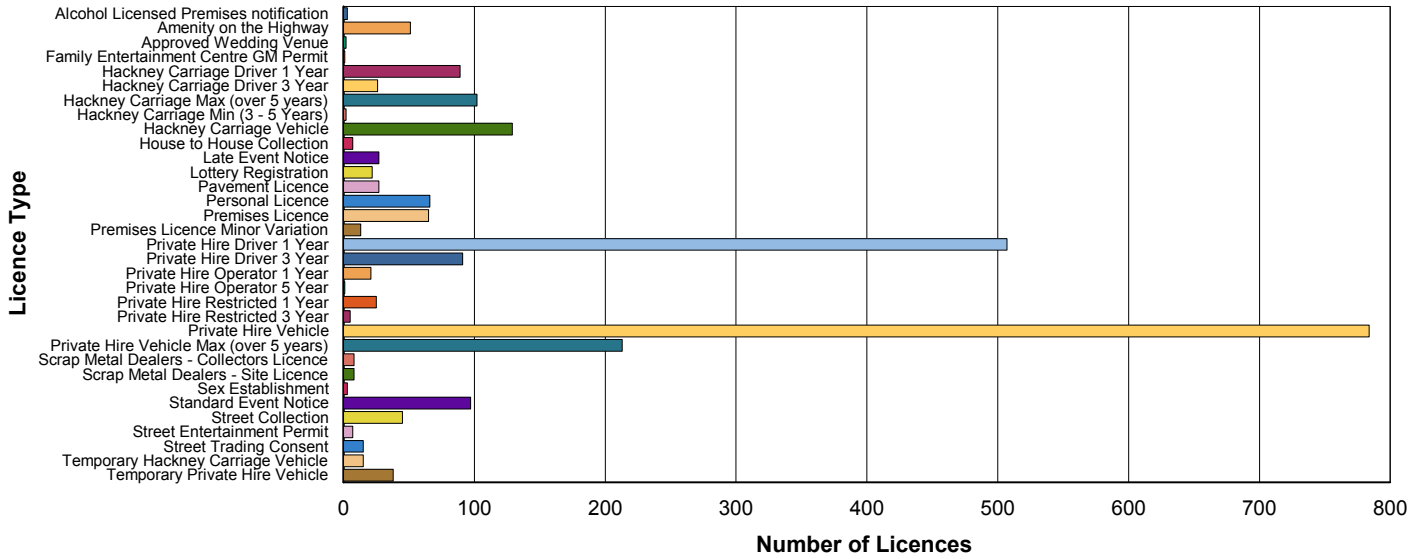

Licensing Service - Monthly Statistics
Total of Considered Licences For 2020 by (Licence type) as of 02

	<u>Number of Licences</u>
<u>Licence Type</u>	2,515
Alcohol Licensed Premises notification	3
Amenity on the Highway	51
Approved Wedding Venue	2
Family Entertainment Centre GM Permit	1
Hackney Carriage Driver 1 Year	89
Hackney Carriage Driver 3 Year	26
Hackney Carriage Max (over 5 years)	102
Hackney Carriage Min (3 - 5 Years)	2
Hackney Carriage Vehicle	129
House to House Collection	7
Late Event Notice	27
Lottery Registration	22
Pavement Licence	27
Personal Licence	66
Premises Licence	65
Premises Licence Minor Variation	13
Private Hire Driver 1 Year	507
Private Hire Driver 3 Year	91
Private Hire Operator 1 Year	21
Private Hire Operator 5 Year	1
Private Hire Restricted 1 Year	25
Private Hire Restricted 3 Year	5
Private Hire Vehicle	784
Private Hire Vehicle Max (over 5 years)	213
Scrap Metal Dealers - Collectors Licence	8
Scrap Metal Dealers - Site Licence	8
Sex Establishment	3
Standard Event Notice	97
Street Collection	45
Street Entertainment Permit	7
Street Trading Consent	15
Temporary Hackney Carriage Vehicle	15
Temporary Private Hire Vehicle	38

Total of Licences by number

Total of Licences by Percentage