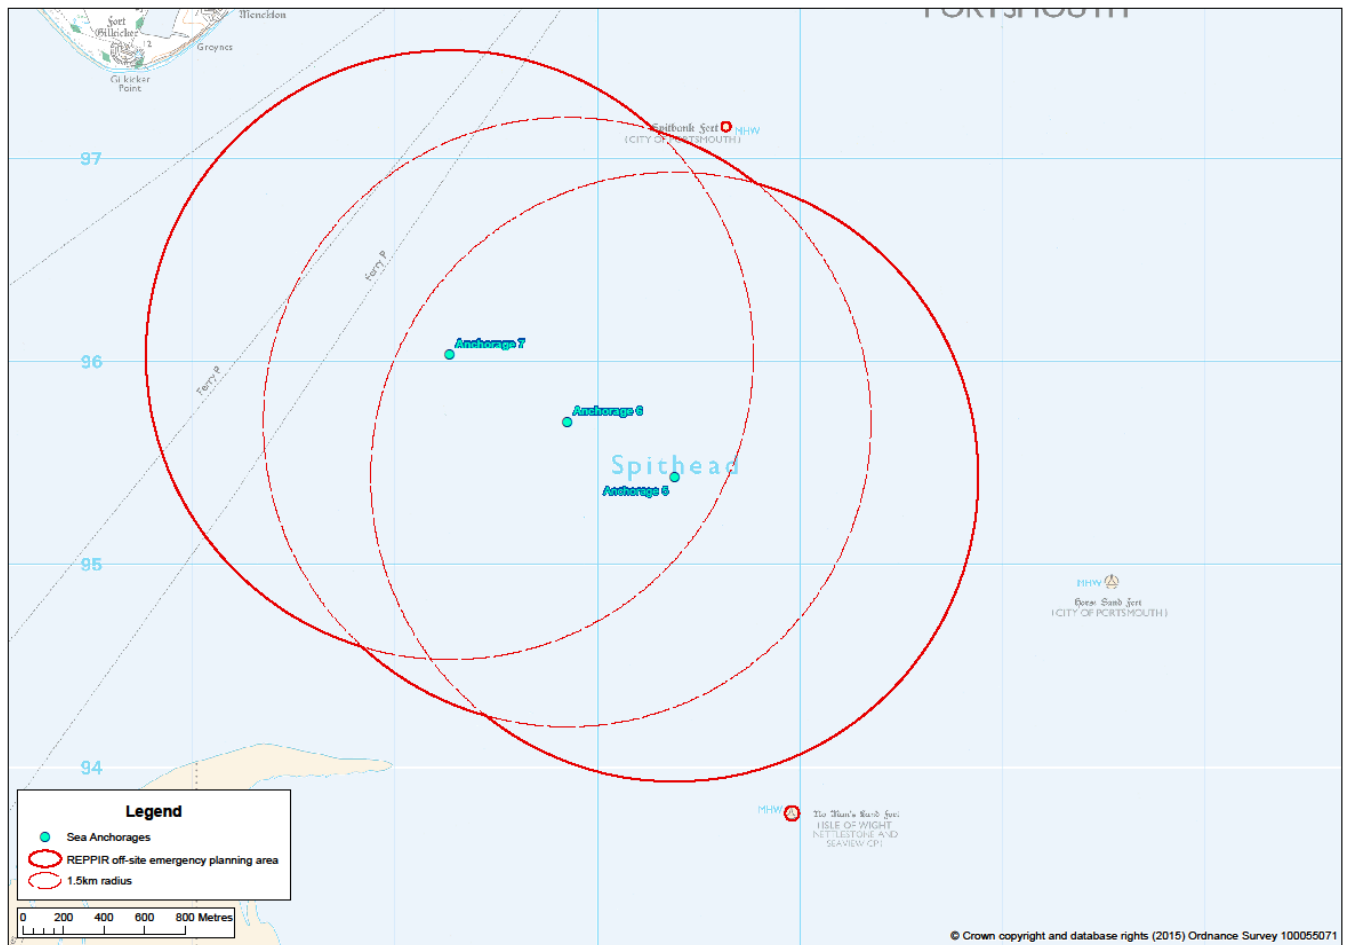

Map A - Portsmouth / Gosport Area - Middle Slip North and North Corner Jetty Berths.

Map B - Spithead Anchorages.

Map C - Stokes Bay C Anchorage.