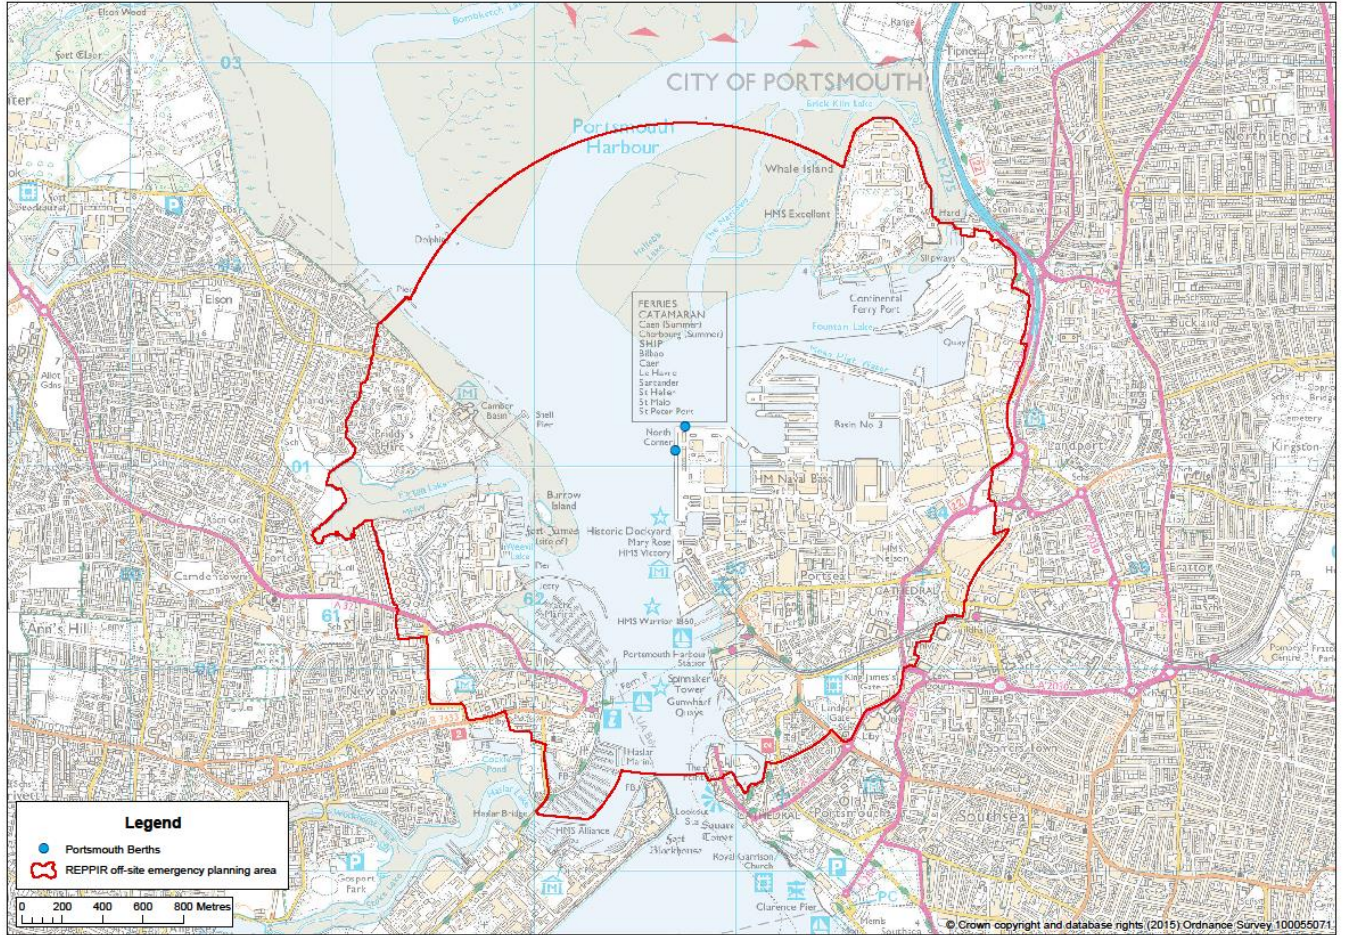

Map A - Portsmouth / Gosport Area - Middle Slip North and North Corner Jetty Berths.

Map B - Spithead Anchorages.

Map C - Stokes Bay C Anchorage.