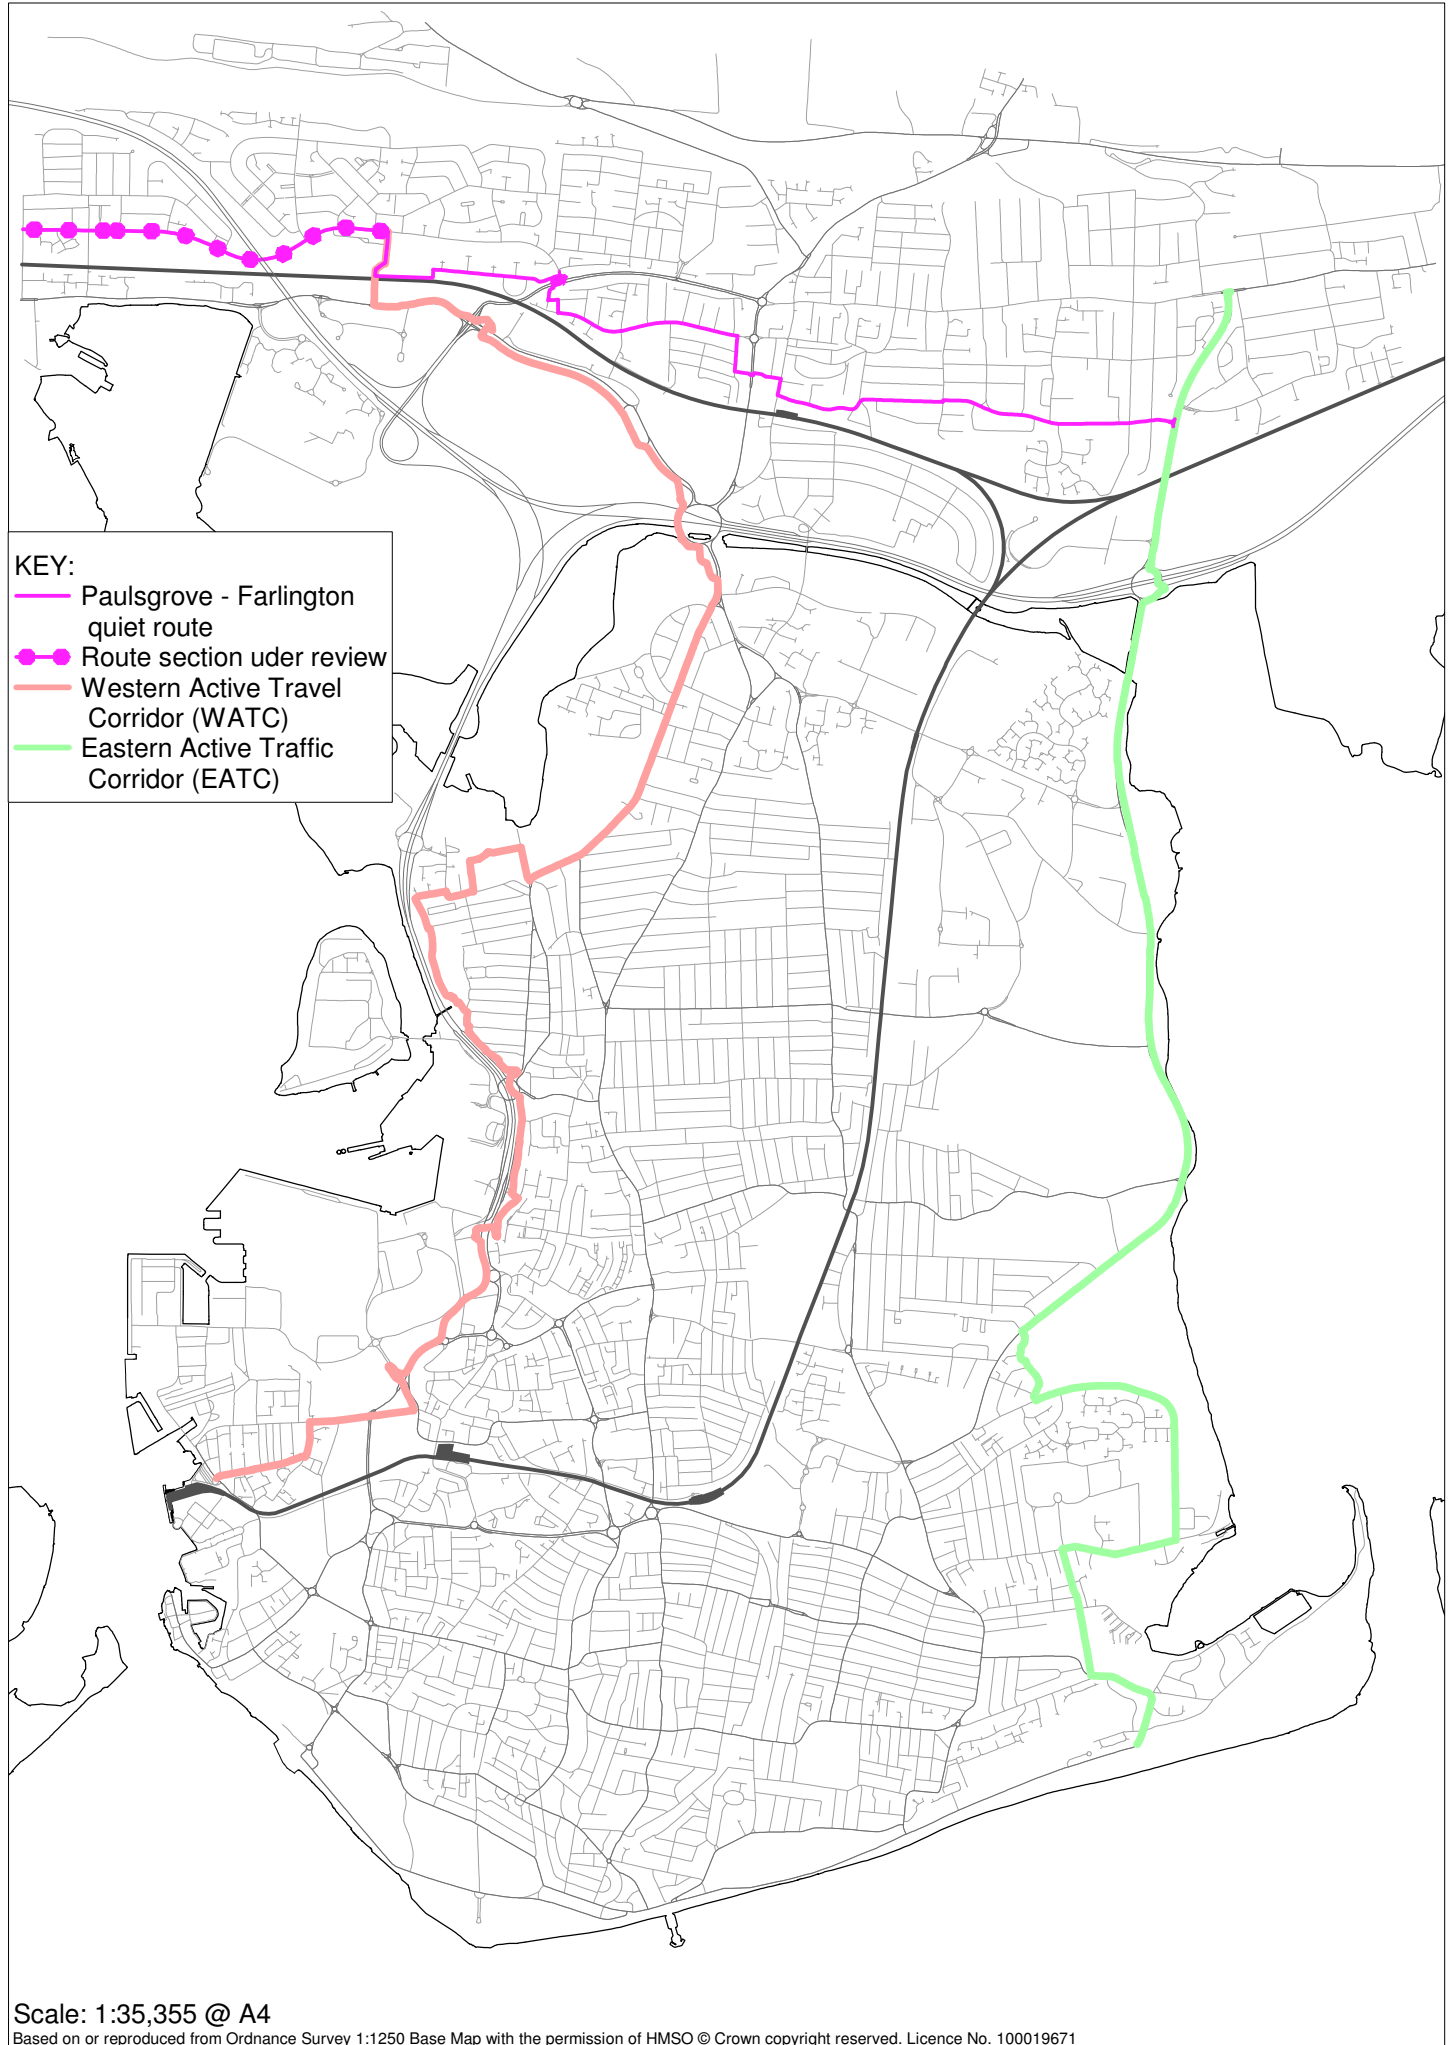

Appendix E - Strategic Active Travel Corridors

Scale: 1:35,355 @ A4

Based on or reproduced from Ordnance Survey 1:1250 Base Map with the permission of HMSO © Crown copyright reserved. Licence No. 100019671