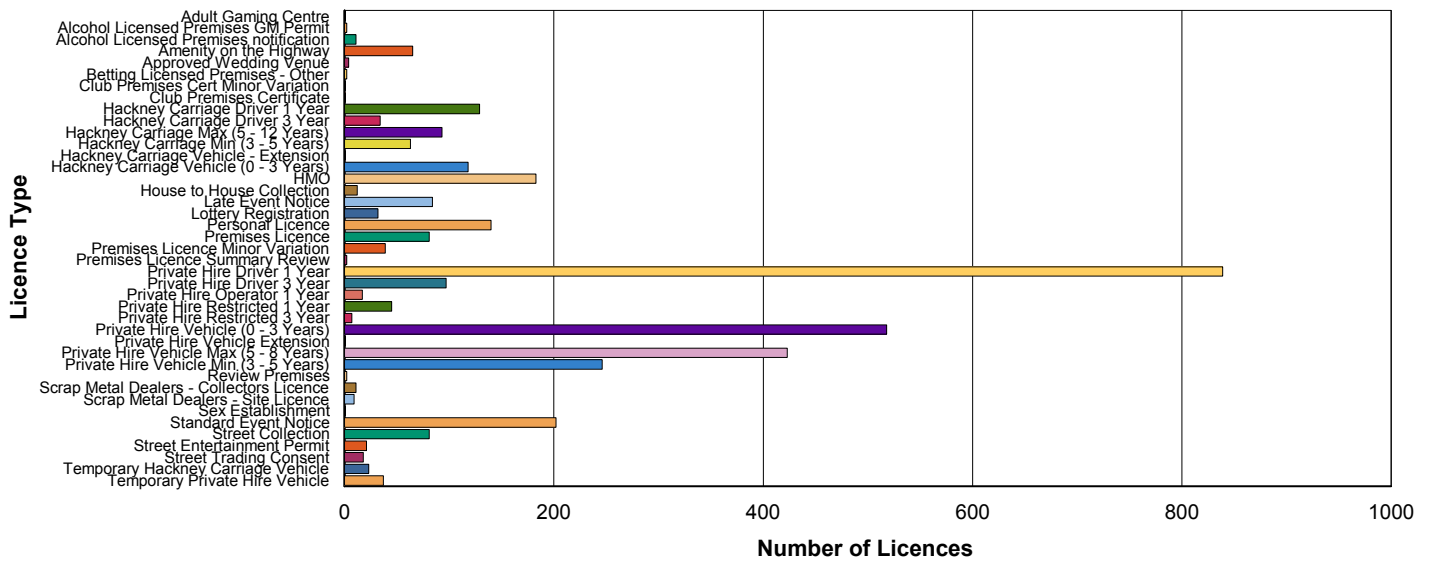

<u>Number of Licences</u>
Scrap Metal Dealers - Site Licence	9
Sex Establishment	1
Standard Event Notice	202
Street Collection	81
Street Entertainment Permit	21
Street Trading Consent	18
Temporary Hackney Carriage Vehicle	23
Temporary Private Hire Vehicle	37

Total of Licences by number