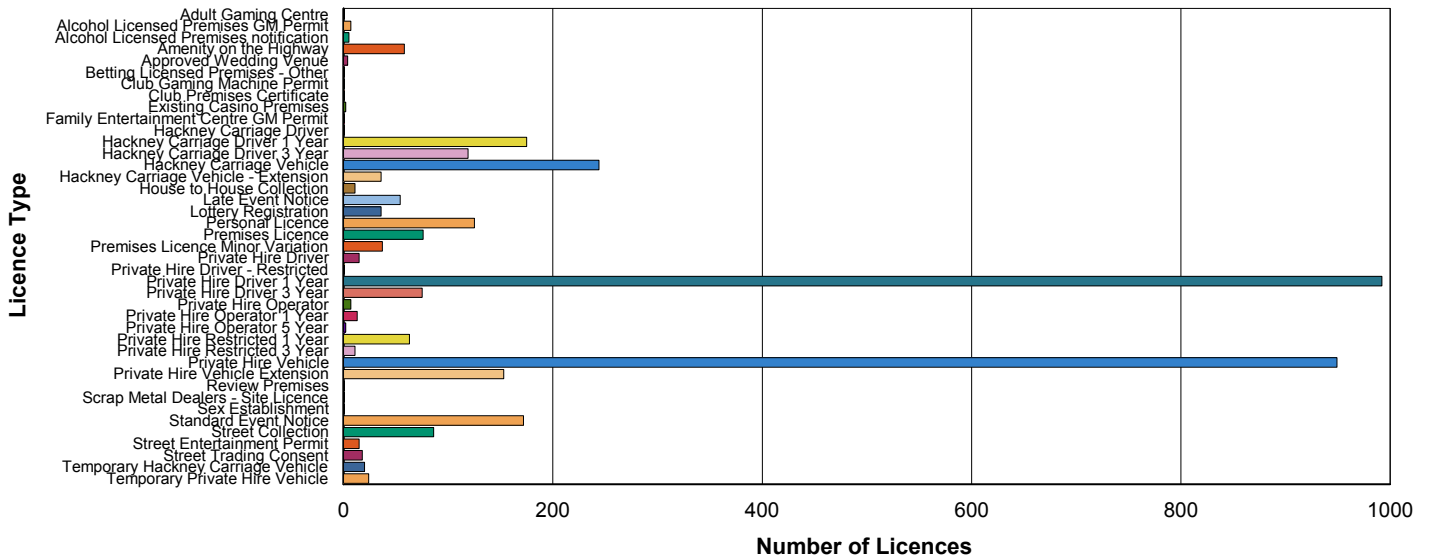

<u>Number of Licences</u>
Scrap Metal Dealers - Site Licence	1
Sex Establishment	1
Standard Event Notice	172
Street Collection	86
Street Entertainment Permit	15
Street Trading Consent	18
Temporary Hackney Carriage Vehicle	20
Temporary Private Hire Vehicle	24

Total of Licences by number