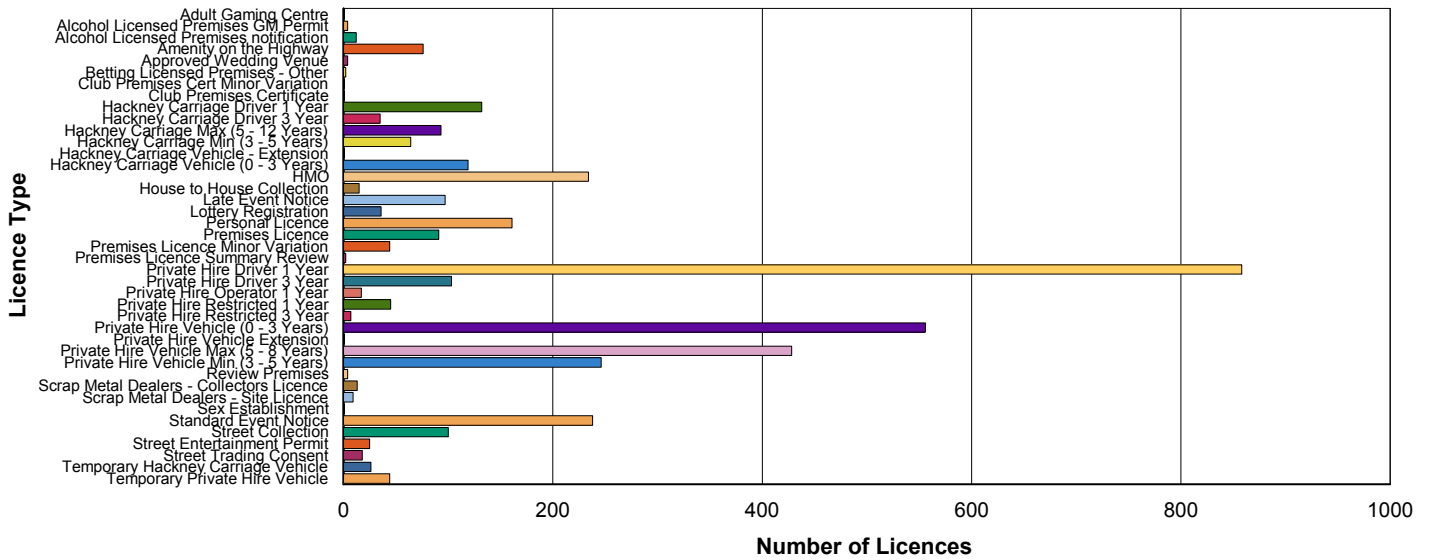

<u>Number of Licences</u>
Scrap Metal Dealers - Site Licence	9
Sex Establishment	1
Standard Event Notice	238
Street Collection	100
Street Entertainment Permit	25
Street Trading Consent	18
Temporary Hackney Carriage Vehicle	26
Temporary Private Hire Vehicle	44

Total of Licences by number