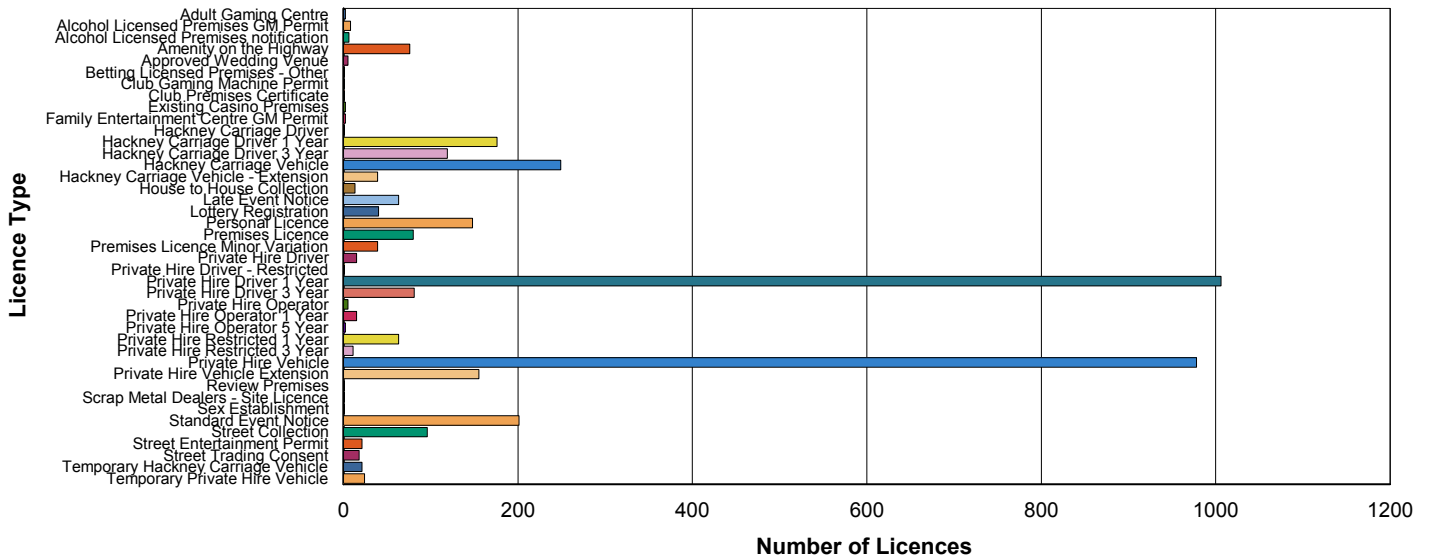

<u>Number of Licences</u>
Scrap Metal Dealers - Site Licence	1
Sex Establishment	1
Standard Event Notice	201
Street Collection	96
Street Entertainment Permit	21
Street Trading Consent	18
Temporary Hackney Carriage Vehicle	21
Temporary Private Hire Vehicle	24

Total of Licences by number