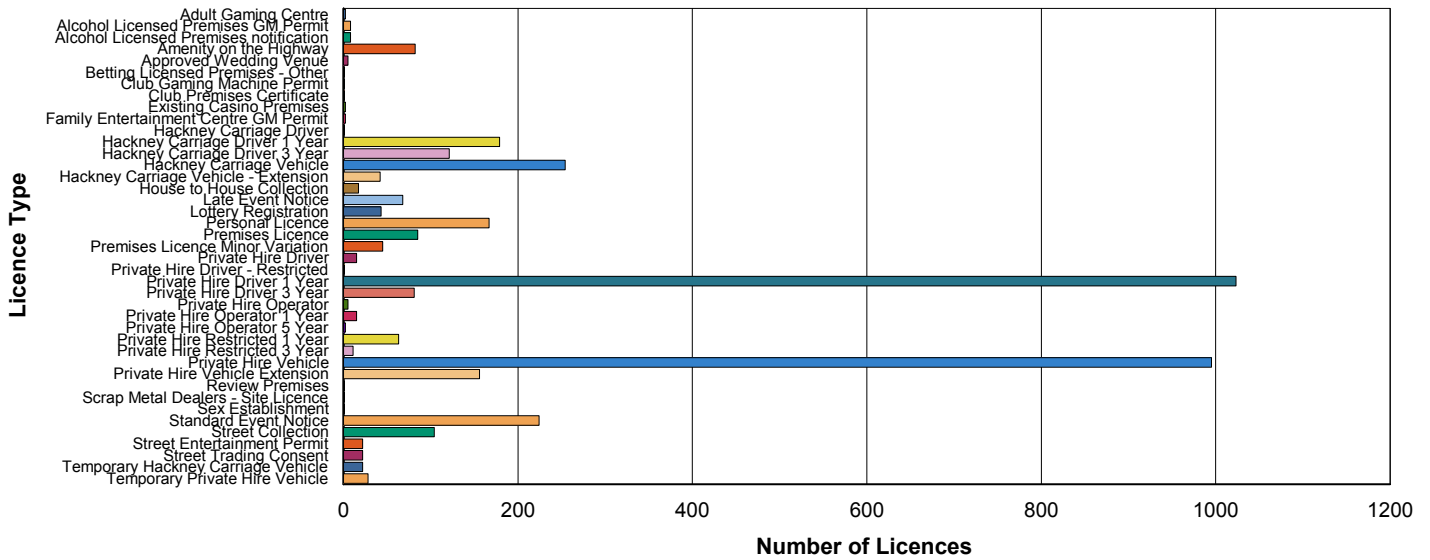

<u>Number of Licences</u>
Scrap Metal Dealers - Site Licence	1
Sex Establishment	1
Standard Event Notice	224
Street Collection	104
Street Entertainment Permit	22
Street Trading Consent	22
Temporary Hackney Carriage Vehicle	22
Temporary Private Hire Vehicle	28

Total of Licences by number