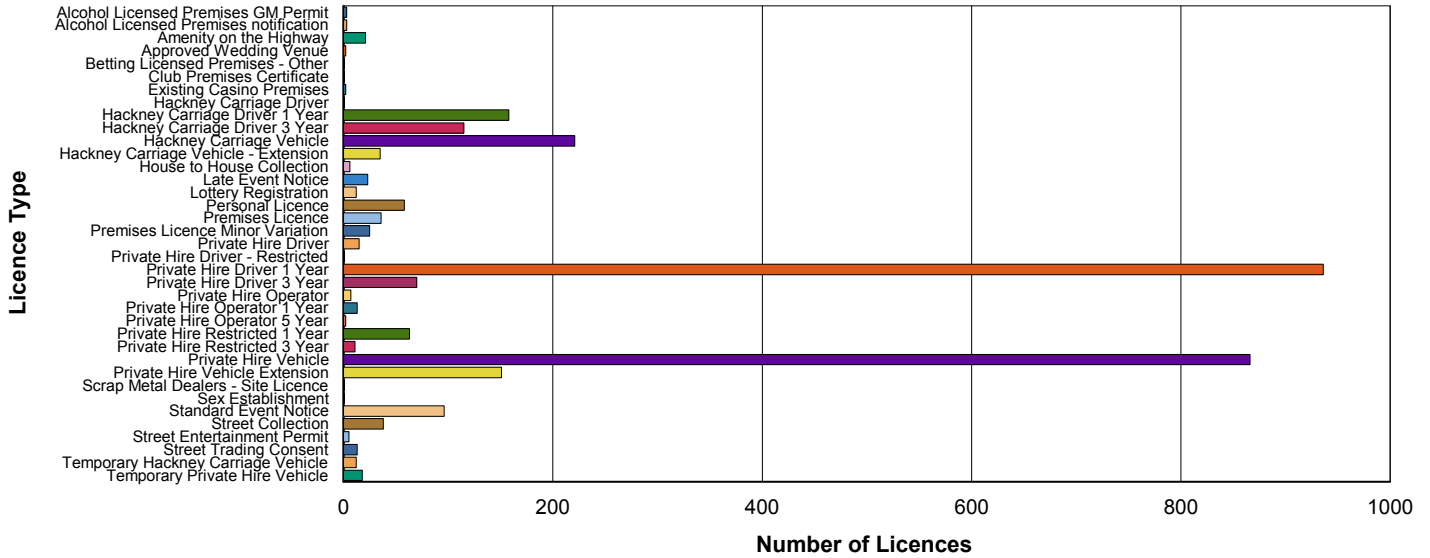

<u>Number of Licences</u>
Street Entertainment Permit	5
Street Trading Consent	13
Temporary Hackney Carriage Vehicle	12
Temporary Private Hire Vehicle	18

Total of Licences by number