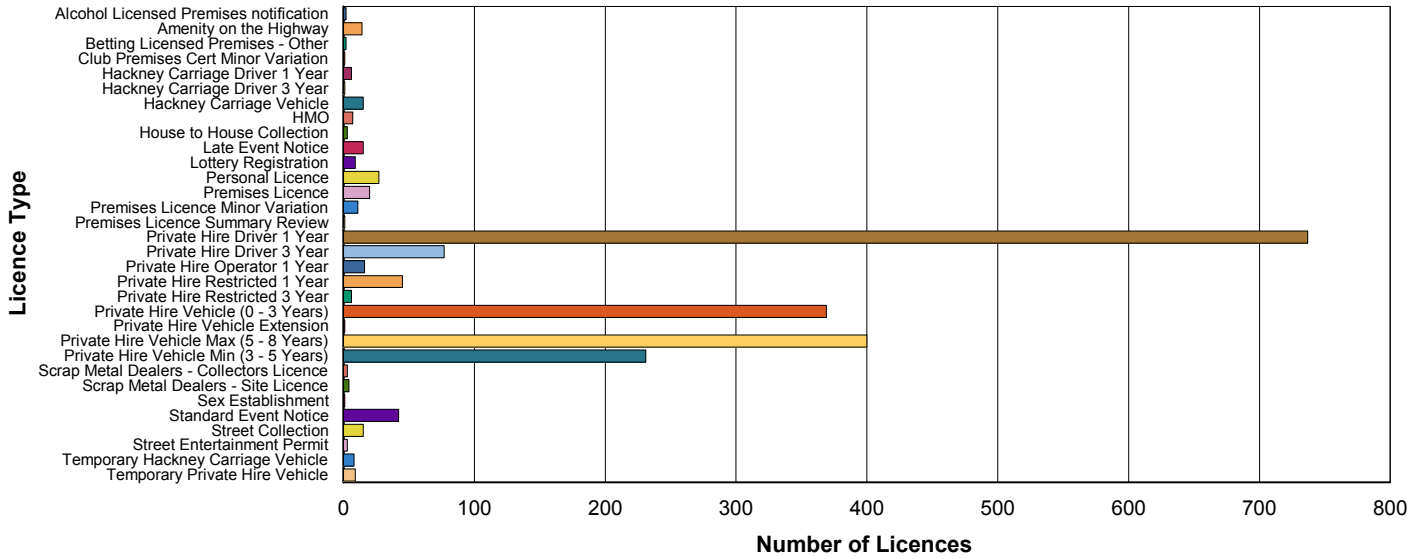

Licensing Service - Monthly Statistics

Total of Issued Licences For 2017 by (Licence type) as of 02 March, 2017

<u>Licence Type</u>	<u>Number of Licences</u>
	2,101
Alcohol Licensed Premises notification	2
Amenity on the Highway	14
Betting Licensed Premises - Other	2
Club Premises Cert Minor Variation	1
Hackney Carriage Driver 1 Year	6
Hackney Carriage Driver 3 Year	1
Hackney Carriage Vehicle	15
HMO	7
House to House Collection	3
Late Event Notice	15
Lottery Registration	9
Personal Licence	27
Premises Licence	20
Premises Licence Minor Variation	11
Premises Licence Summary Review	1
Private Hire Driver 1 Year	737
Private Hire Driver 3 Year	77
Private Hire Operator 1 Year	16
Private Hire Restricted 1 Year	45
Private Hire Restricted 3 Year	6
Private Hire Vehicle (0 - 3 Years)	369
Private Hire Vehicle Extension	1
Private Hire Vehicle Max (5 - 8 Years)	400
Private Hire Vehicle Min (3 - 5 Years)	231
Scrap Metal Dealers - Collectors Licence	3
Scrap Metal Dealers - Site Licence	4
Sex Establishment	1
Standard Event Notice	42
Street Collection	15
Street Entertainment Permit	3
Temporary Hackney Carriage Vehicle	8
Temporary Private Hire Vehicle	9

Total of Licences by number

Total of Licences by Percentage