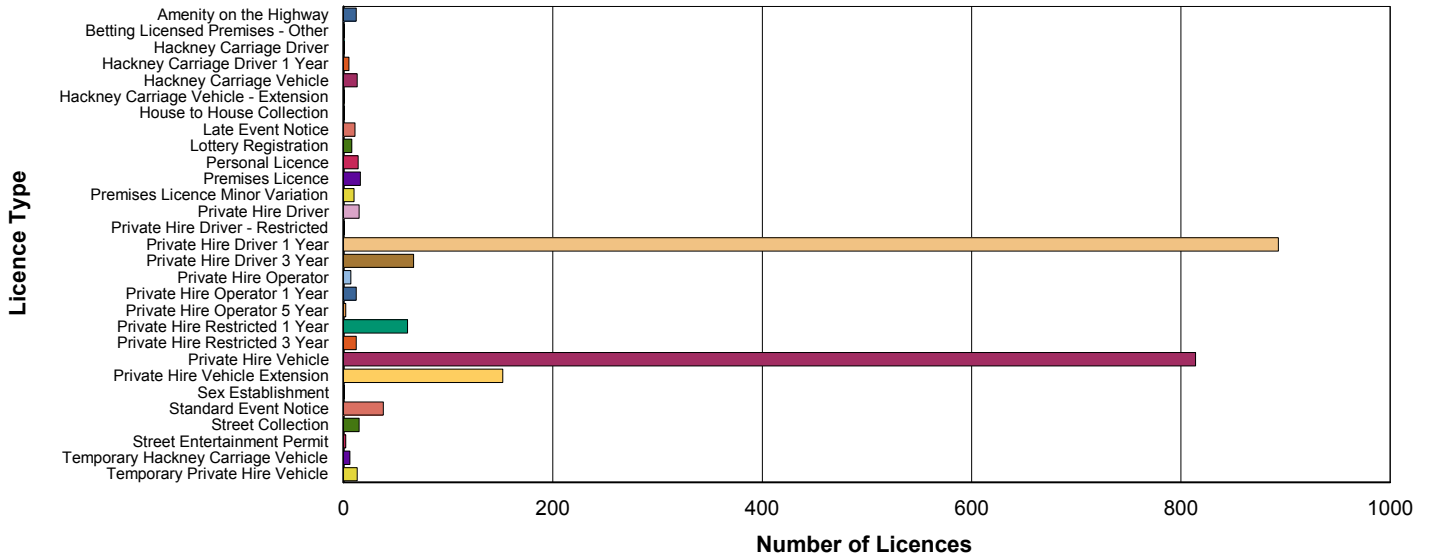

Licensing Service - Monthly Statistics

Total of Issued Licences For 2016 by (Licence type) as of 02 March, 2016

<u>Licence Type</u>	<u>Number of Licences</u>
	2,204
Amenity on the Highway	12
Betting Licensed Premises - Other	1
Hackney Carriage Driver	1
Hackney Carriage Driver 1 Year	5
Hackney Carriage Vehicle	13
Hackney Carriage Vehicle - Extension	1
House to House Collection	1
Late Event Notice	11
Lottery Registration	8
Personal Licence	14
Premises Licence	16
Premises Licence Minor Variation	10
Private Hire Driver	15
Private Hire Driver - Restricted	1
Private Hire Driver 1 Year	893
Private Hire Driver 3 Year	67
Private Hire Operator	7
Private Hire Operator 1 Year	12
Private Hire Operator 5 Year	2
Private Hire Restricted 1 Year	61
Private Hire Restricted 3 Year	12
Private Hire Vehicle	814
Private Hire Vehicle Extension	152
Sex Establishment	1
Standard Event Notice	38
Street Collection	15
Street Entertainment Permit	2
Temporary Hackney Carriage Vehicle	6
Temporary Private Hire Vehicle	13

Total of Licences by number

Total of Licences by Percentage