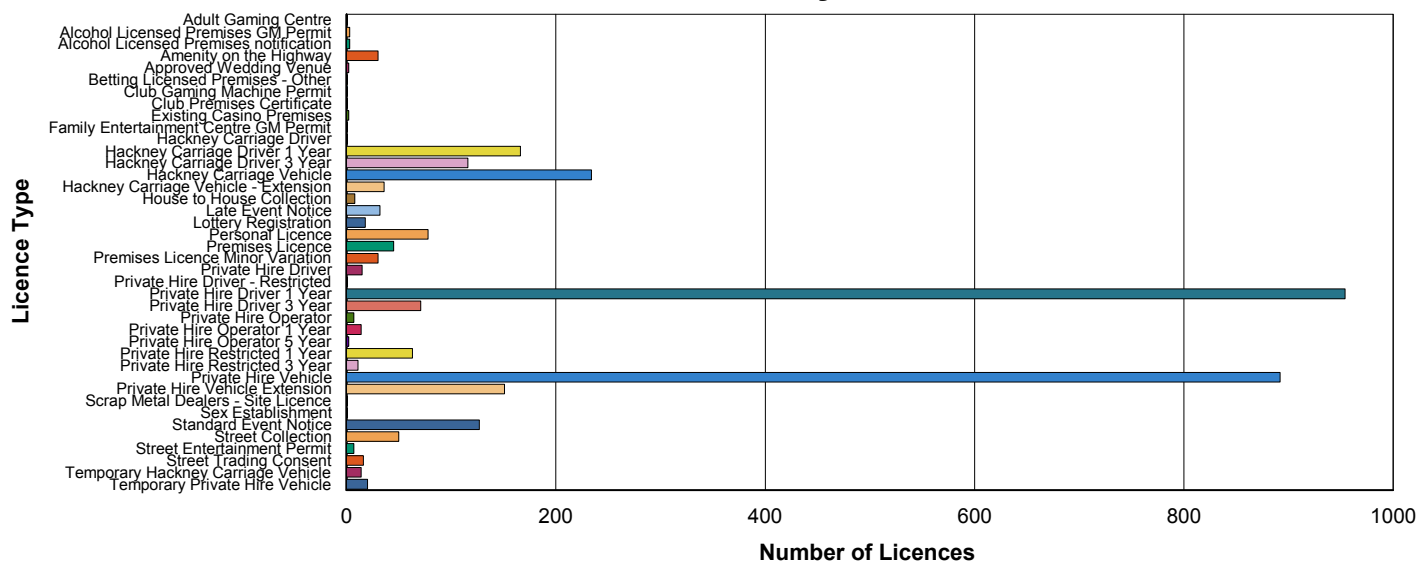

<u>Number of Licences</u>
Sex Establishment	1
Standard Event Notice	127
Street Collection	50
Street Entertainment Permit	7
Street Trading Consent	16
Temporary Hackney Carriage Vehicle	14
Temporary Private Hire Vehicle	20

Total of Licences by number