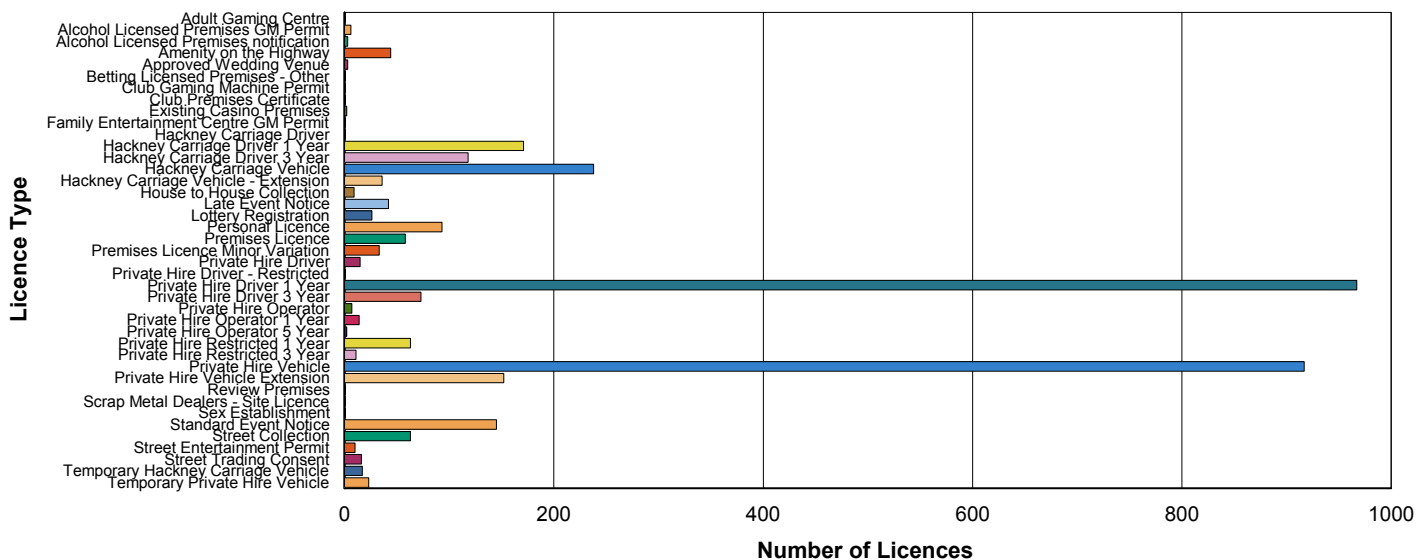

<u>Number of Licences</u>
Scrap Metal Dealers - Site Licence	1
Sex Establishment	1
Standard Event Notice	145
Street Collection	63
Street Entertainment Permit	10
Street Trading Consent	16
Temporary Hackney Carriage Vehicle	17
Temporary Private Hire Vehicle	23

Total of Licences by number