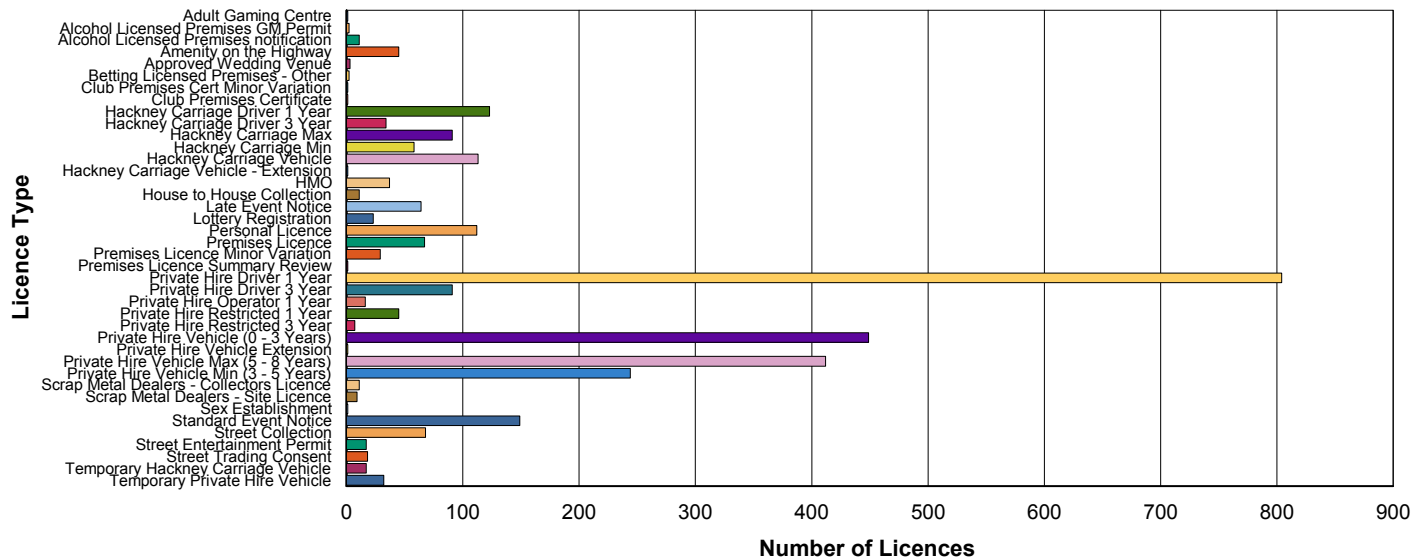

<u>Number of Licences</u>
Sex Establishment	1
Standard Event Notice	149
Street Collection	68
Street Entertainment Permit	17
Street Trading Consent	18
Temporary Hackney Carriage Vehicle	17
Temporary Private Hire Vehicle	32

Total of Licences by number