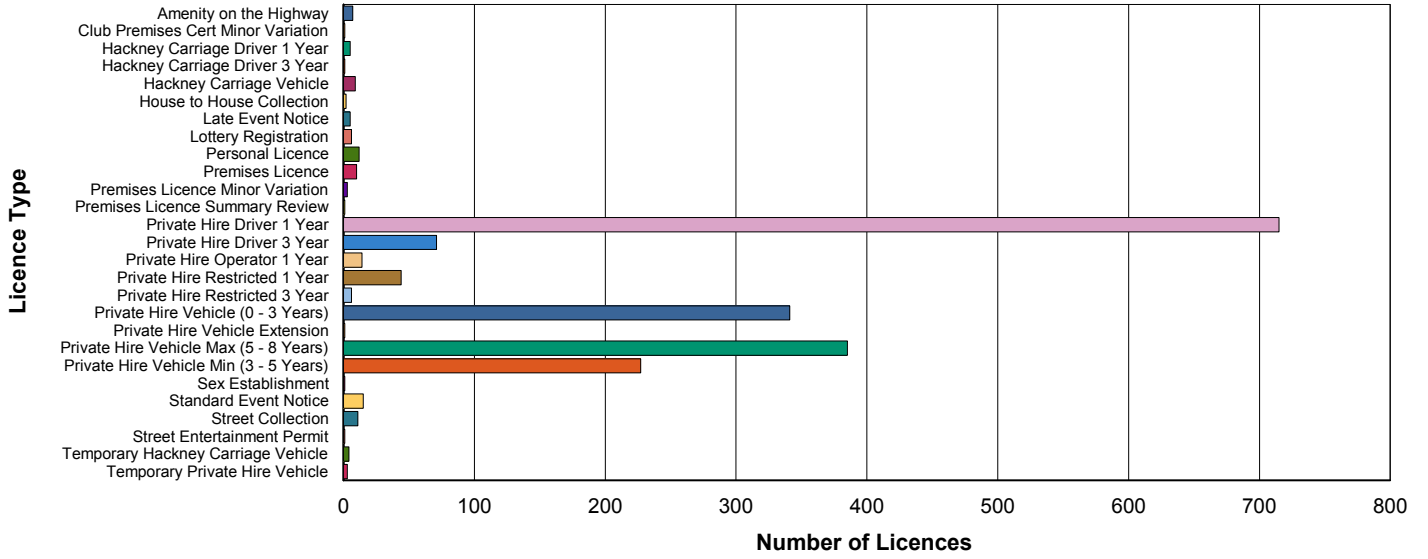

## Licensing Service - Monthly Statistics

### Total of Issued Licences For 2017 by (Licence type) as of 02 February, 2017

<u>Licence Type</u>	<u>Number of Licences</u>
	1,901
Amenity on the Highway	7
Club Premises Cert Minor Variation	1
Hackney Carriage Driver 1 Year	5
Hackney Carriage Driver 3 Year	1
Hackney Carriage Vehicle	9
House to House Collection	2
Late Event Notice	5
Lottery Registration	6
Personal Licence	12
Premises Licence	10
Premises Licence Minor Variation	3
Premises Licence Summary Review	1
Private Hire Driver 1 Year	715
Private Hire Driver 3 Year	71
Private Hire Operator 1 Year	14
Private Hire Restricted 1 Year	44
Private Hire Restricted 3 Year	6
Private Hire Vehicle (0 - 3 Years)	341
Private Hire Vehicle Extension	1
Private Hire Vehicle Max (5 - 8 Years)	385
Private Hire Vehicle Min (3 - 5 Years)	227
Sex Establishment	1
Standard Event Notice	15
Street Collection	11
Street Entertainment Permit	1
Temporary Hackney Carriage Vehicle	4
Temporary Private Hire Vehicle	3

## Total of Licences by number