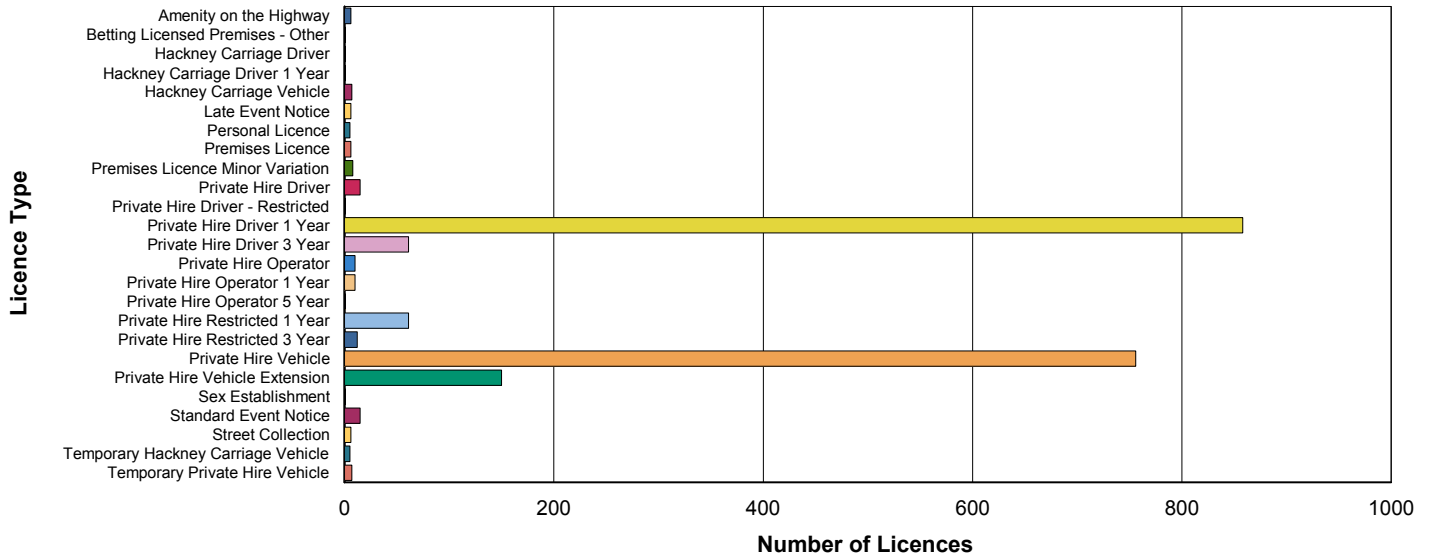

Licensing Service - Monthly Statistics

Total of Issued Licences For 2016 by (Licence type) as of 02 February, 2016

<u>Licence Type</u>	<u>Number of Licences</u>
	2,010
Amenity on the Highway	6
Betting Licensed Premises - Other	1
Hackney Carriage Driver	1
Hackney Carriage Driver 1 Year	1
Hackney Carriage Vehicle	7
Late Event Notice	6
Personal Licence	5
Premises Licence	6
Premises Licence Minor Variation	8
Private Hire Driver	15
Private Hire Driver - Restricted	1
Private Hire Driver 1 Year	858
Private Hire Driver 3 Year	61
Private Hire Operator	10
Private Hire Operator 1 Year	10
Private Hire Operator 5 Year	1
Private Hire Restricted 1 Year	61
Private Hire Restricted 3 Year	12
Private Hire Vehicle	756
Private Hire Vehicle Extension	150
Sex Establishment	1
Standard Event Notice	15
Street Collection	6
Temporary Hackney Carriage Vehicle	5
Temporary Private Hire Vehicle	7

Total of Licences by number

Total of Licences by Percentage