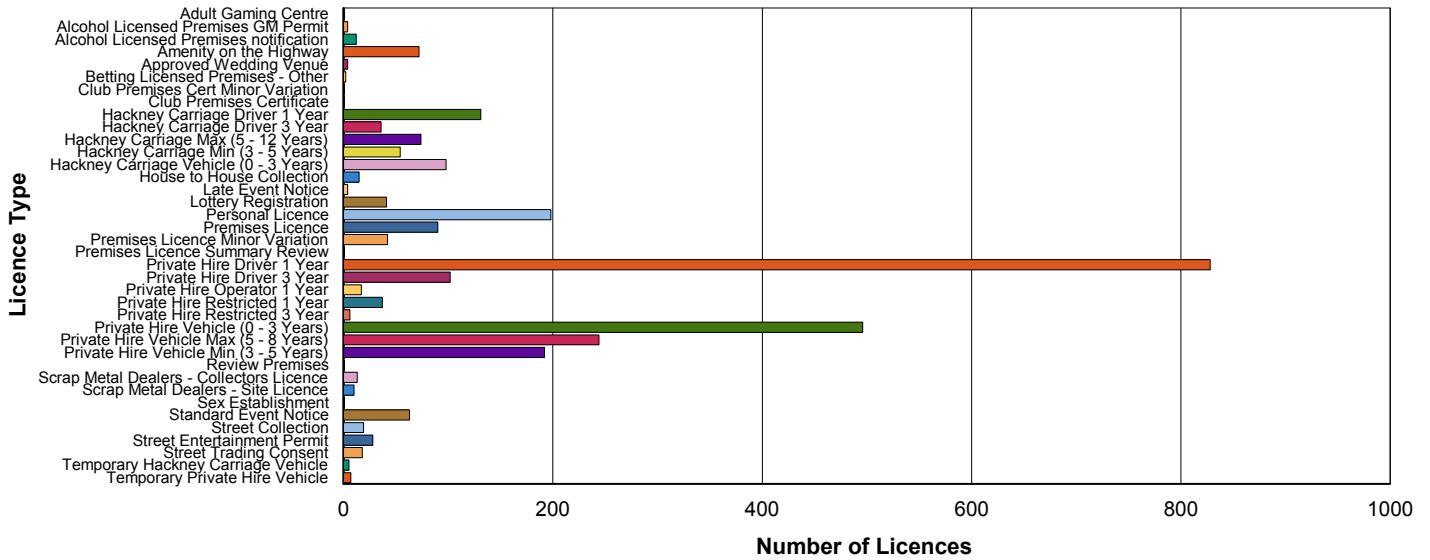

Licensing Service - Monthly Statistics

Total of Issued Licences For 2017 by (Licence type) as of 02 December, 2017

<u>Licence Type</u>	<u>Number of Licences</u>
	2,968
Adult Gaming Centre	1
Alcohol Licensed Premises GM Permit	4
Alcohol Licensed Premises notification	12
Amenity on the Highway	72
Approved Wedding Venue	4
Betting Licensed Premises - Other	2
Club Premises Cert Minor Variation	1
Club Premises Certificate	1
Hackney Carriage Driver 1 Year	131
Hackney Carriage Driver 3 Year	36
Hackney Carriage Max (5 - 12 Years)	74
Hackney Carriage Min (3 - 5 Years)	54
Hackney Carriage Vehicle (0 - 3 Years)	98
House to House Collection	15
Late Event Notice	4
Lottery Registration	41
Personal Licence	198
Premises Licence	90
Premises Licence Minor Variation	42
Premises Licence Summary Review	1
Private Hire Driver 1 Year	828
Private Hire Driver 3 Year	102
Private Hire Operator 1 Year	17
Private Hire Restricted 1 Year	37
Private Hire Restricted 3 Year	6
Private Hire Vehicle (0 - 3 Years)	496
Private Hire Vehicle Max (5 - 8 Years)	244
Private Hire Vehicle Min (3 - 5 Years)	192
Review Premises	1
Scrap Metal Dealers - Collectors Licence	13
Scrap Metal Dealers - Site Licence	10
Sex Establishment	1
Standard Event Notice	63

	<u>Number of Licences</u>
Street Collection	19
Street Entertainment Permit	28
Street Trading Consent	18
Temporary Hackney Carriage Vehicle	5
Temporary Private Hire Vehicle	7

Total of Licences by number