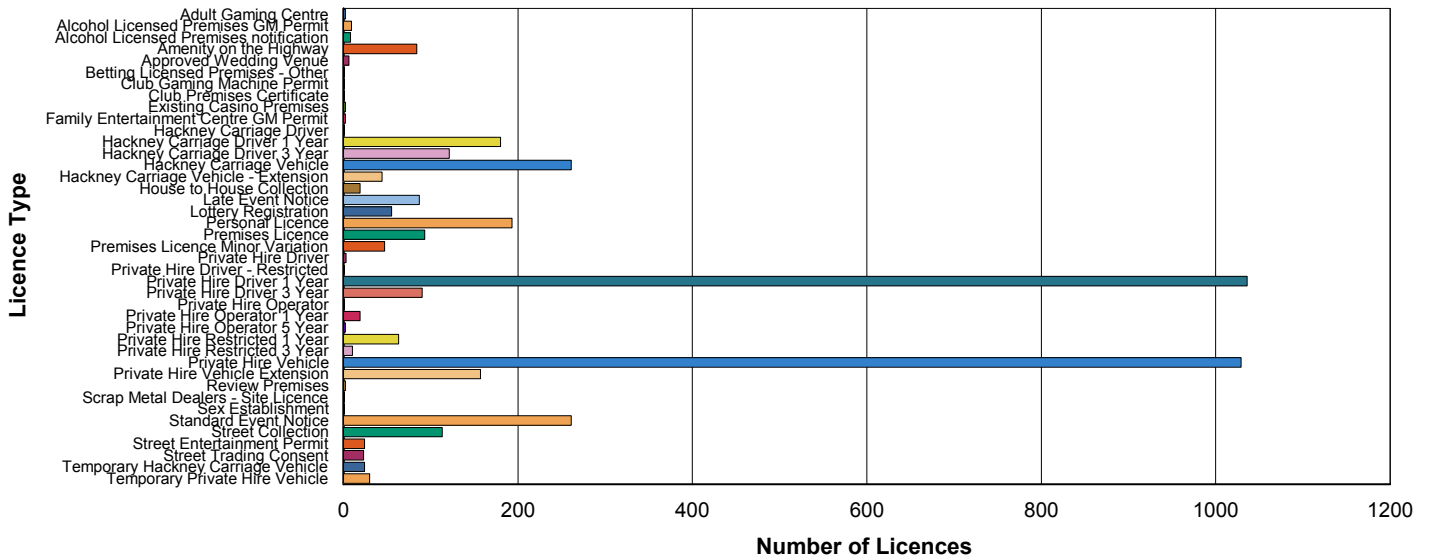

<u>Number of Licences</u>
Scrap Metal Dealers - Site Licence	1
Sex Establishment	1
Standard Event Notice	261
Street Collection	113
Street Entertainment Permit	24
Street Trading Consent	23
Temporary Hackney Carriage Vehicle	24
Temporary Private Hire Vehicle	30

Total of Licences by number