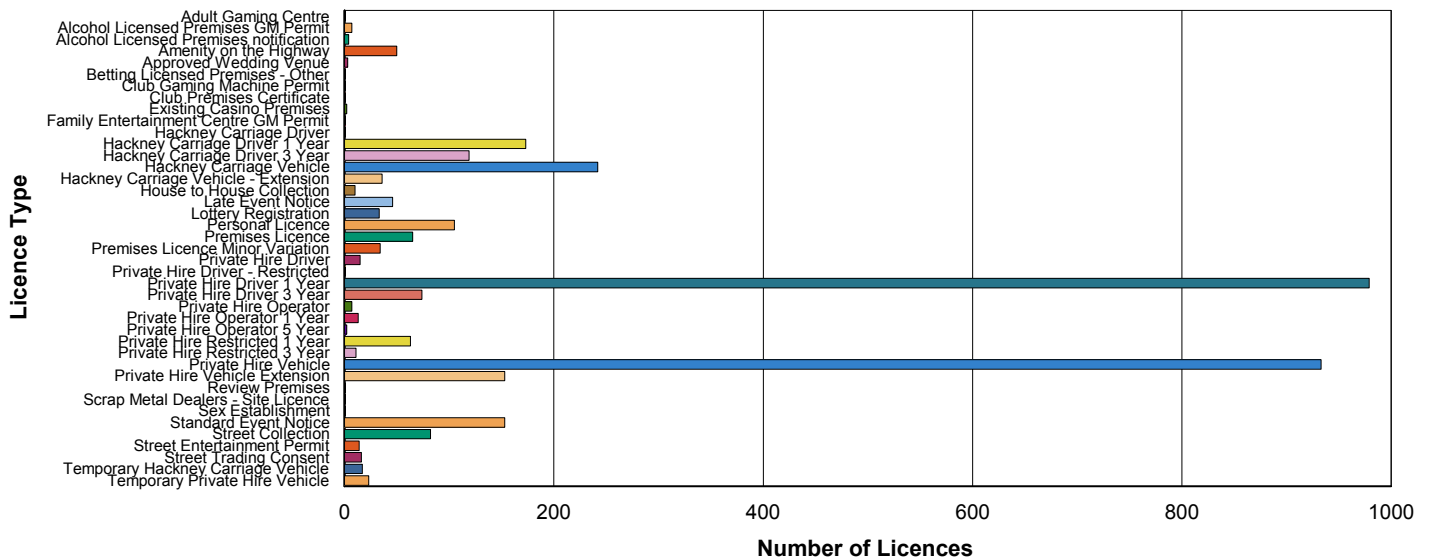

<u>Number of Licences</u>
Scrap Metal Dealers - Site Licence	1
Sex Establishment	1
Standard Event Notice	153
Street Collection	82
Street Entertainment Permit	14
Street Trading Consent	16
Temporary Hackney Carriage Vehicle	17
Temporary Private Hire Vehicle	23

Total of Licences by number