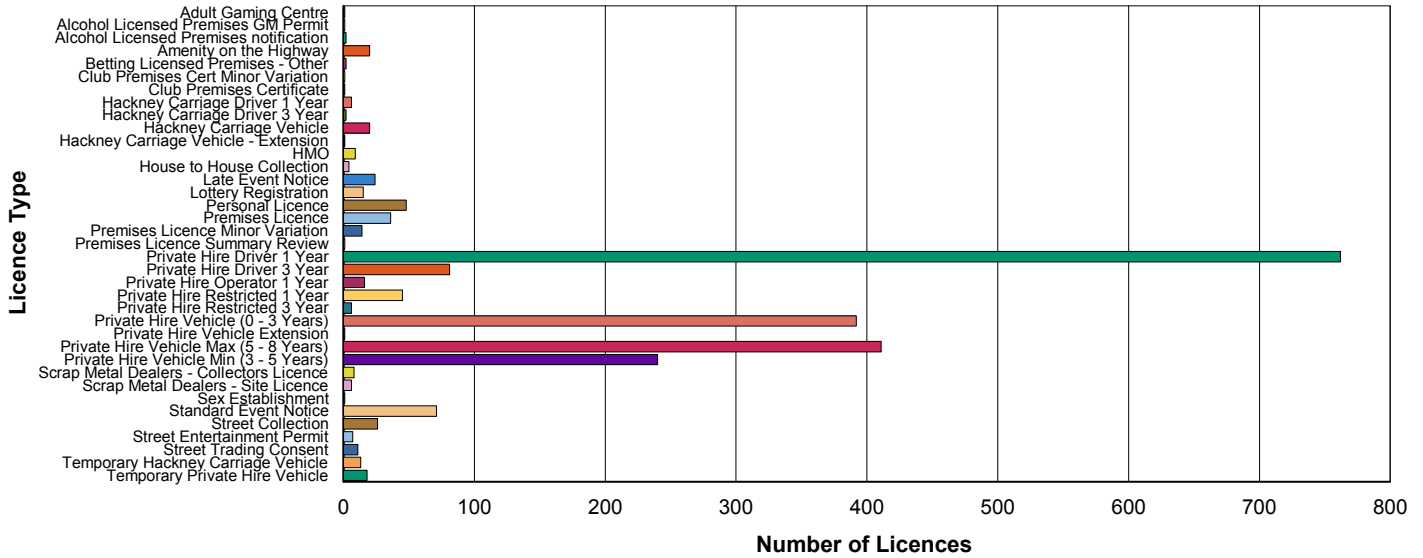

Licensing Service - Monthly Statistics

Total of Issued Licences For 2017 by (Licence type) as of 02 April, 2017

<u>Licence Type</u>	<u>Number of Licences</u>
	2,323
Adult Gaming Centre	1
Alcohol Licensed Premises GM Permit	1
Alcohol Licensed Premises notification	2
Amenity on the Highway	20
Betting Licensed Premises - Other	2
Club Premises Cert Minor Variation	1
Club Premises Certificate	1
Hackney Carriage Driver 1 Year	6
Hackney Carriage Driver 3 Year	2
Hackney Carriage Vehicle	20
Hackney Carriage Vehicle - Extension	1
HMO	9
House to House Collection	4
Late Event Notice	24
Lottery Registration	15
Personal Licence	48
Premises Licence	36
Premises Licence Minor Variation	14
Premises Licence Summary Review	1
Private Hire Driver 1 Year	762
Private Hire Driver 3 Year	81
Private Hire Operator 1 Year	16
Private Hire Restricted 1 Year	45
Private Hire Restricted 3 Year	6
Private Hire Vehicle (0 - 3 Years)	392
Private Hire Vehicle Extension	1
Private Hire Vehicle Max (5 - 8 Years)	411
Private Hire Vehicle Min (3 - 5 Years)	240
Scrap Metal Dealers - Collectors Licence	8
Scrap Metal Dealers - Site Licence	6
Sex Establishment	1
Standard Event Notice	71
Street Collection	26

	<u>Number of Licences</u>
Street Entertainment Permit	7
Street Trading Consent	11
Temporary Hackney Carriage Vehicle	13
Temporary Private Hire Vehicle	18

Total of Licences by number

Total of Licences by Percentage