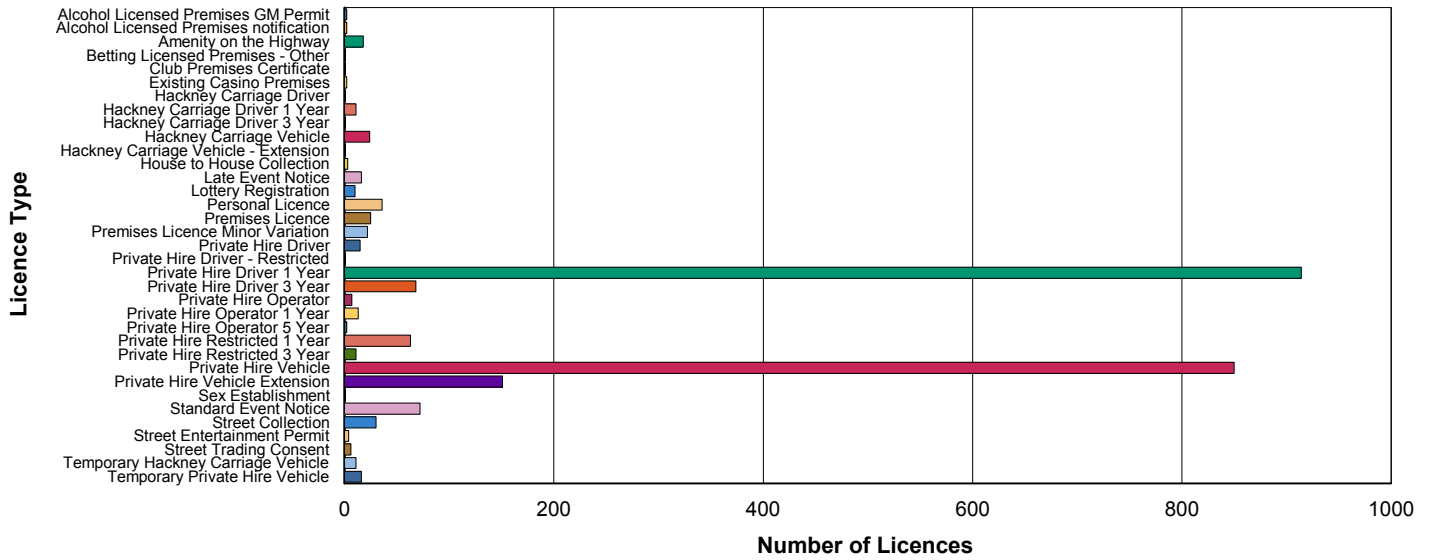

Licensing Service - Monthly Statistics

Total of Issued Licences For 2016 by (Licence type) as of 02 April, 2016

<u>Licence Type</u>	<u>Number of Licences</u>
	2,411
Alcohol Licensed Premises GM Permit	2
Alcohol Licensed Premises notification	2
Amenity on the Highway	18
Betting Licensed Premises - Other	1
Club Premises Certificate	1
Existing Casino Premises	2
Hackney Carriage Driver	1
Hackney Carriage Driver 1 Year	11
Hackney Carriage Driver 3 Year	1
Hackney Carriage Vehicle	24
Hackney Carriage Vehicle - Extension	1
House to House Collection	3
Late Event Notice	16
Lottery Registration	10
Personal Licence	36
Premises Licence	25
Premises Licence Minor Variation	22
Private Hire Driver	15
Private Hire Driver - Restricted	1
Private Hire Driver 1 Year	914
Private Hire Driver 3 Year	68
Private Hire Operator	7
Private Hire Operator 1 Year	13
Private Hire Operator 5 Year	2
Private Hire Restricted 1 Year	63
Private Hire Restricted 3 Year	11
Private Hire Vehicle	850
Private Hire Vehicle Extension	151
Sex Establishment	1
Standard Event Notice	72
Street Collection	30
Street Entertainment Permit	4
Street Trading Consent	6

	<u>Number of Licences</u>
Temporary Hackney Carriage Vehicle	11
Temporary Private Hire Vehicle	16

Total of Licences by number

Total of Licences by Percentage