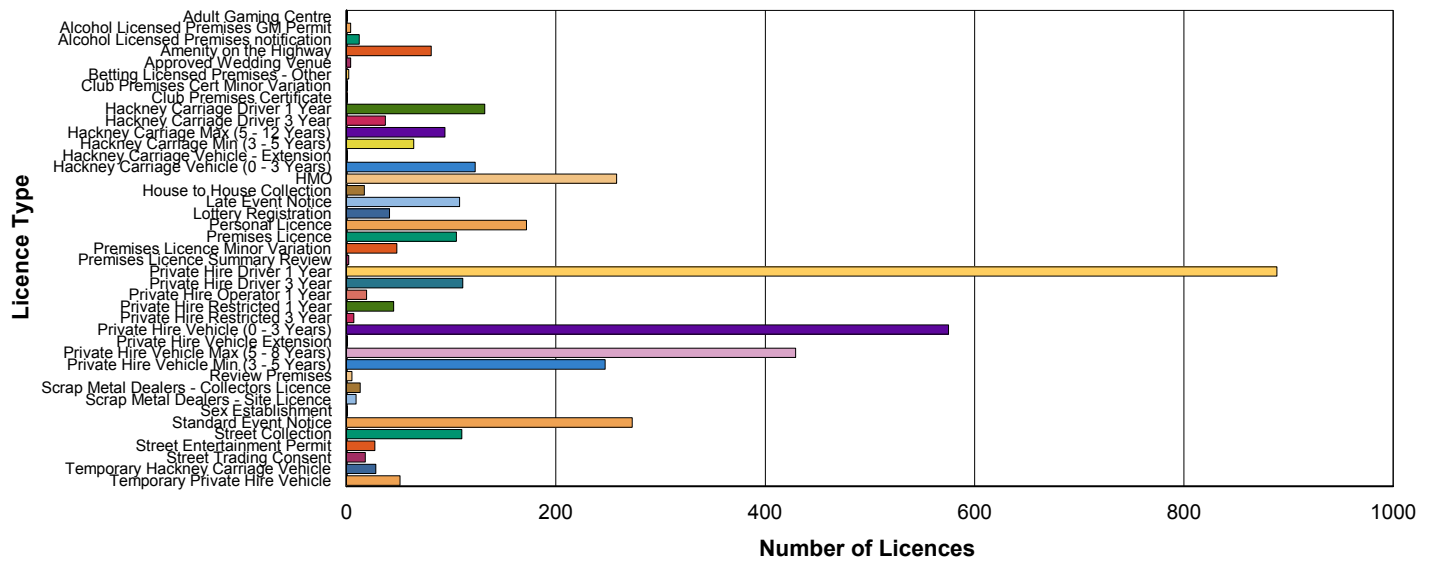

<u>Number of Licences</u>
Scrap Metal Dealers - Site Licence	9
Sex Establishment	1
Standard Event Notice	273
Street Collection	110
Street Entertainment Permit	27
Street Trading Consent	18
Temporary Hackney Carriage Vehicle	28
Temporary Private Hire Vehicle	51

Total of Licences by number