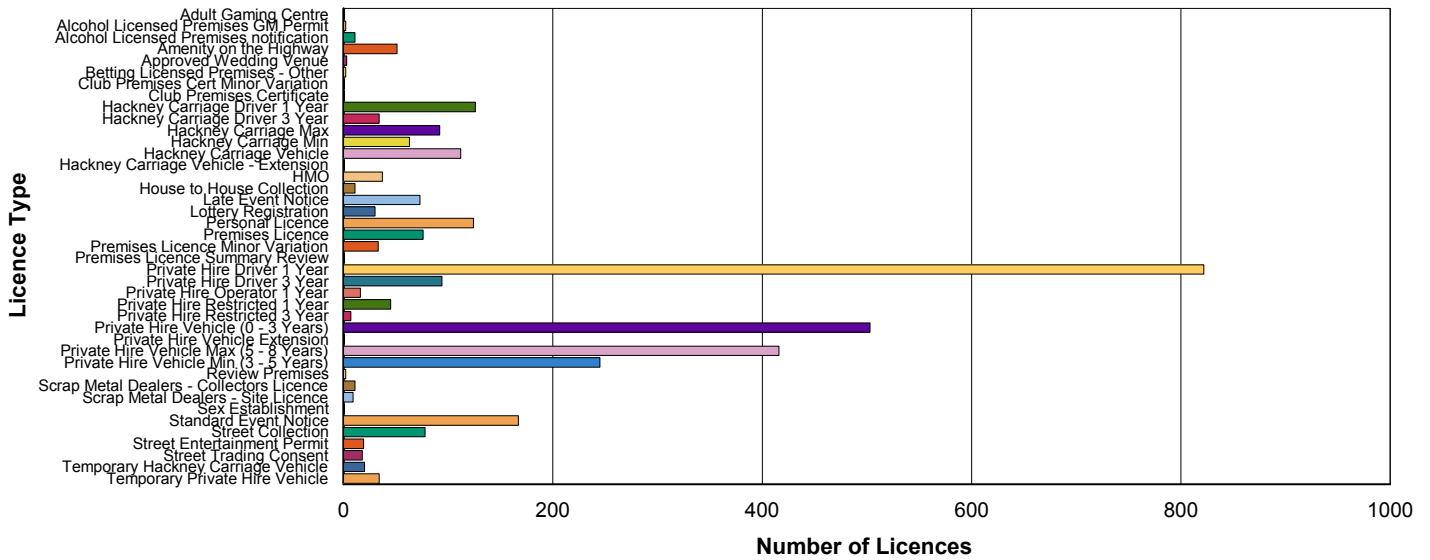

<u>Number of Licences</u>
Scrap Metal Dealers - Site Licence	9
Sex Establishment	1
Standard Event Notice	167
Street Collection	78
Street Entertainment Permit	19
Street Trading Consent	18
Temporary Hackney Carriage Vehicle	20
Temporary Private Hire Vehicle	34

Total of Licences by number