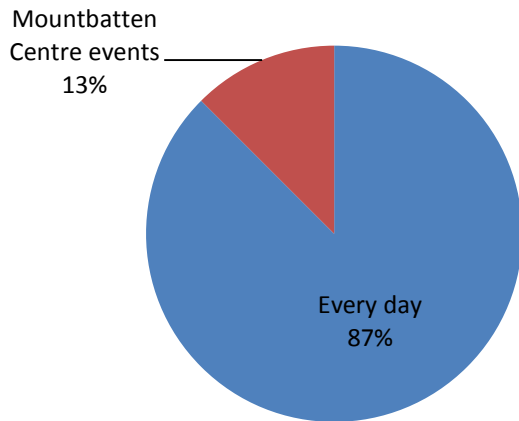

Residents' Parking Survey Results (July 2018)

TWYFORD AVENUE (northern end, odd numbered properties 313-347)

Surveys distributed: 18
Surveys completed: 8 (44%)

Do you have parking problems in the road/area where you live?

Do you think a residents' parking scheme would be helpful to you and/or your visitors?

What do you think is the reason for the parking problems?

When do the parking problems occur?

What times do the parking problems occur?