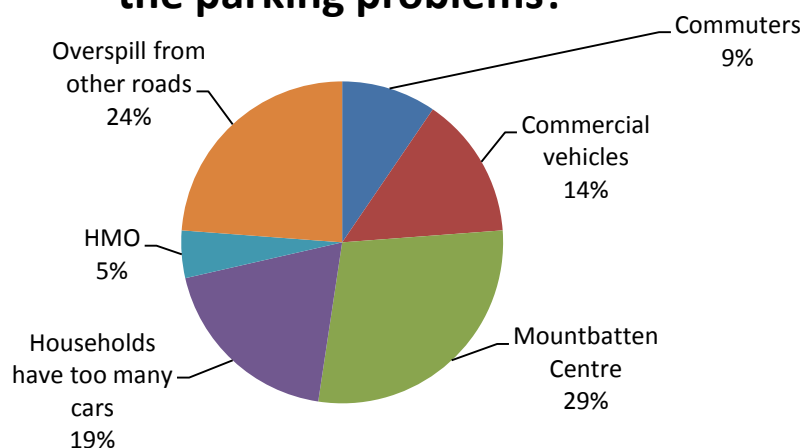

Residents' Parking Survey Results (July 2018)

TWYFORD AVENUE (northern end, odd numbered properties 313-347)

Surveys distributed: 18
Surveys completed: 8 (44%)

Do you have parking problems in the road/area where you live?

Do you think a residents' parking scheme would be helpful to you and/or your visitors?

What do you think is the reason for the parking problems?

When do the parking problems occur?

What times do the parking problems occur?