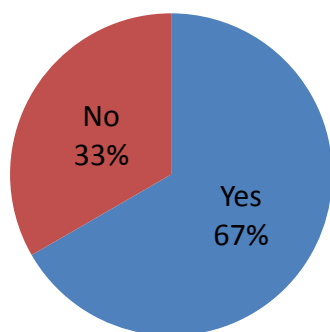

Residents' Parking Survey Results (July 2018)

TWYFORD AVENUE (northern end, odd numbered properties 313-347)

Surveys distributed: 18
Surveys completed: 8 (44%)

Do you have parking problems in the road/area where you live?