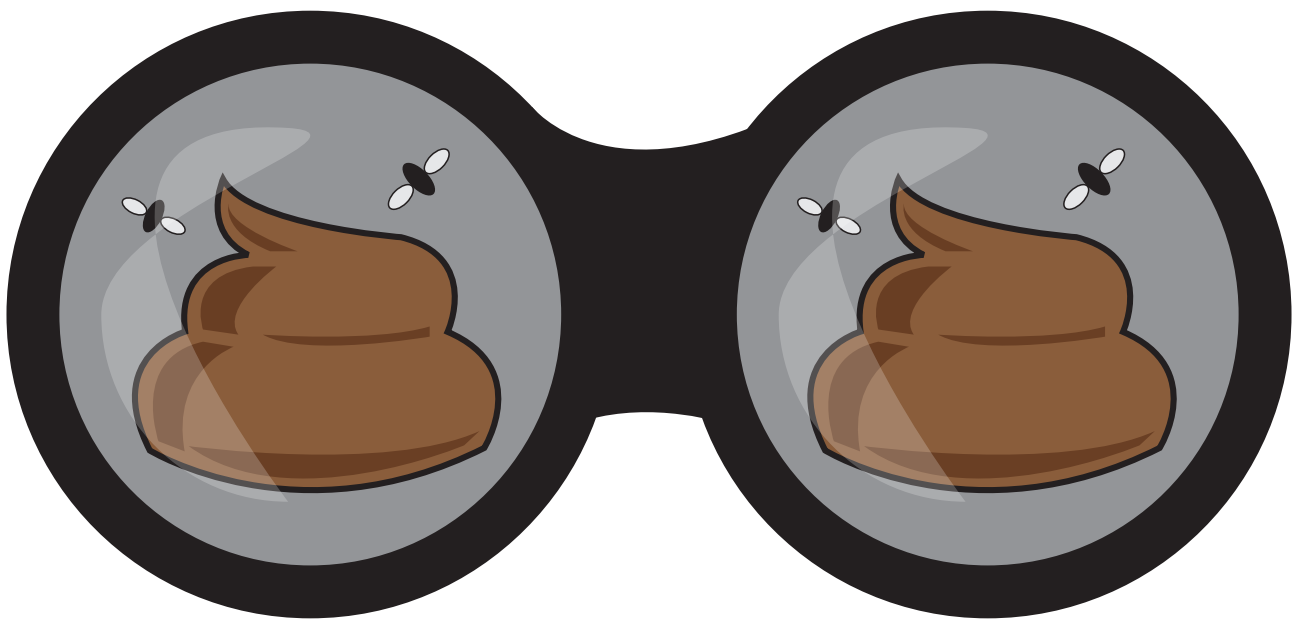

# WE SAY **NO** TO FOUL PLAY

**If you are witnessed failing to pick up after your dog in this area, you could be reported by a resident.**

**Offenders can be issued an instant fixed penalty notice, or even taken to court and fined up to £1000.**